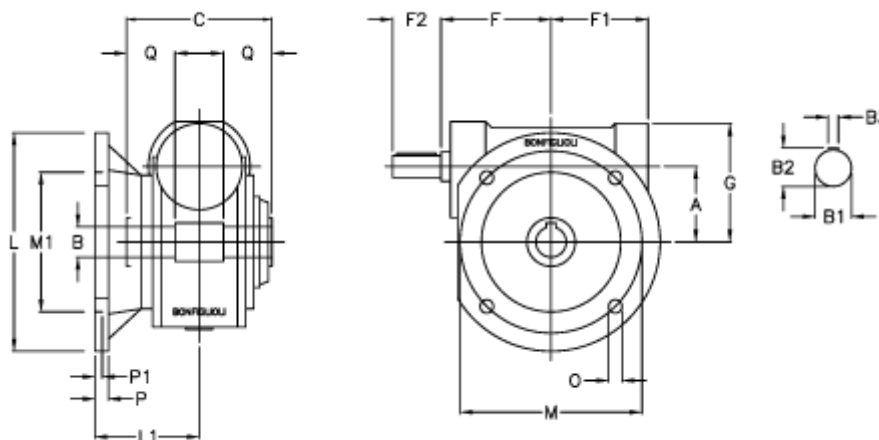

Article number: 3901150023500

Description: Worm gear with solid input shaft
VF 150FC-23-HS

Measures

a	= 150.0	F1 = 179	P = 22
B	= 50	F2 = 65	P1 = 13
B1	= 35	g = 218	Q = 55.0
B2	= 38	L = 350	
B3	= 10	L1 = 145.5	
C	= 175	m = 290	
Description	= VF 150FC-xx-HS	M1 = 200	
F	= 185.0	O = 18	